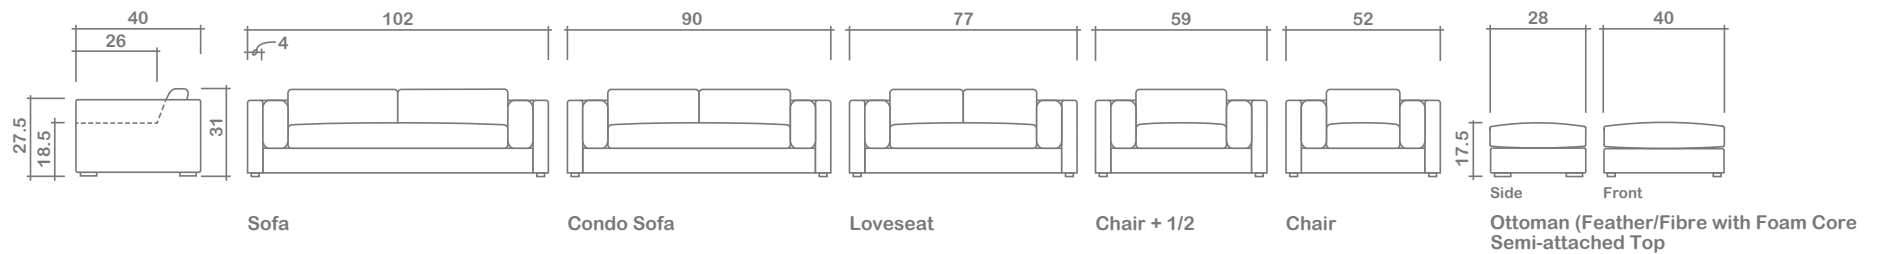

# Graydon Collection

**Arms Detachable:** No

**Sofa Beds Available:** No

**GENERAL INFORMATION:**

- \*dye-lot of the actual fabric and the swatch may not be exact match
- \*no zipper/inserts in fibre filled toss pillows
- \*overall dimensions may vary +/- 1"
- \*see fabric swatch for exact colour

**SPECIFICATIONS:**

- Back:** Loose
- Back Pillows:** Box band, top stitch, feather/fibre fill
- Side Pillows:** Box band, top stitch, feather/fibre fill
- Body:** Top stitch on arms & back
- Seat Cushions:** Box band, top stitch, bench, 5" thick (foam core w/ feather wrap)
- Suspension:** Seat: Springs | Back: Webbing
- Ottoman:** Top - foam core w/ feather wrap, semi-attached