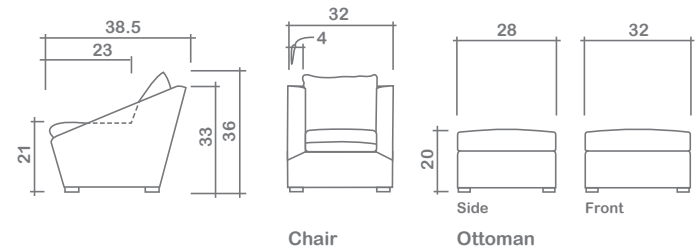

Maggie Chair

Arms Detachable: No

No other items available in this style

GENERAL INFORMATION:

- *dye-lot of the actual fabric and the swatch may not be exact match
- *no zipper/inserts in fibre filled toss pillows
- *overall dimensions may vary +/- 1"
- *see fabric swatch for exact colour

SPECIFICATIONS:

- Back:** Loose
- Back Pillows:** Knife edge, piped, fibre fill
- Body:** Piping on arms
- Seat Cushion:** Knife edge, piped, 4" thick foam, fibre wrap foam core
- Suspension:** Seat: Springs | Back: Webbing