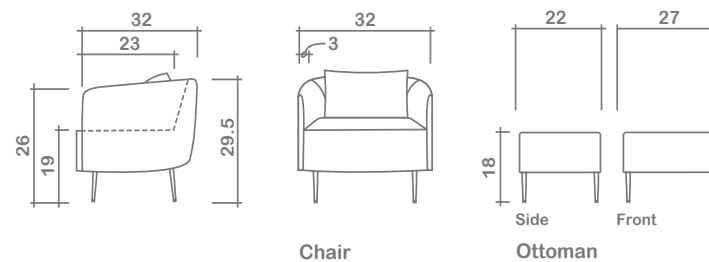

Reese Chair

Arms Detachable: No

No other items available in this style

GENERAL INFORMATION:

- *dye-lot of the actual fabric and the swatch may not be exact match
- *no zipper/inserts in fibre filled toss pillows
- *overall dimensions may vary +/- 1"
- *see fabric swatch for exact colour

SPECIFICATIONS:

- Back:** Tight
- Body:** Simple stitch
- Seat Cushion:** Tight, 5" thick foam w/ polyester fibre wrap
- Suspension:** Seat: Webbing | Back: Webbing
- Toss Pillow:** Kidney, 23"x13", fibre fill